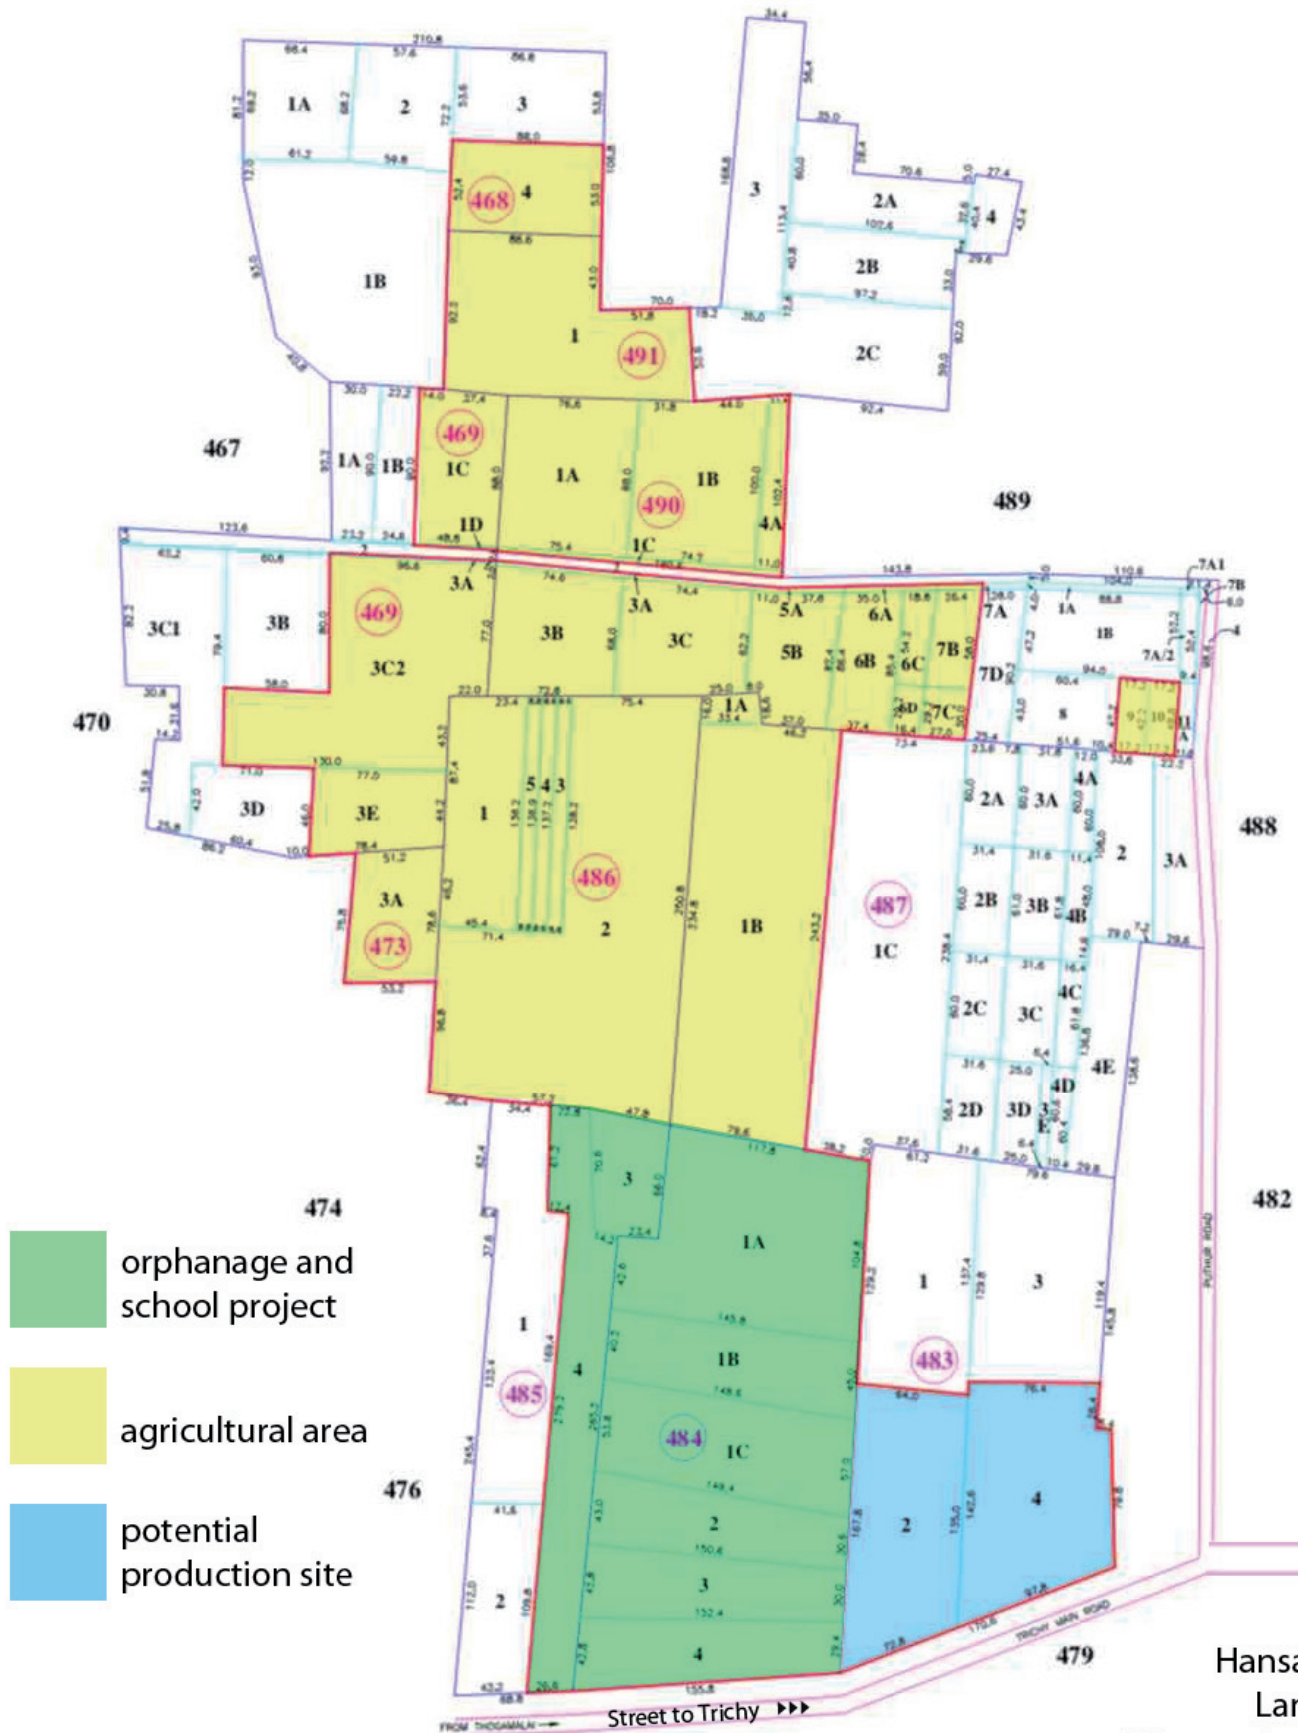

**COMBINED SKETCH**  
**HANSA NIWAS FOUNDATION**  
**485, TRICHY - THOGAMALAI MAIN ROAD**  
**PUTHUR, KULITHALAI TALUK, KARUR DISTRICT.**

Hansa Niwas  
 Land Area  
 58 acres / ca. 24 ha